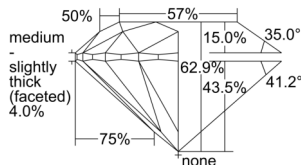

GIA®

FACSIMILE

GIA REPORT 1505232324

Verify this report at GIA.edu

GIA NATURAL DIAMOND DOSSIER®

August 20, 2024
GIA Report Number 1505232324
Shape and Cutting Style ..... Round Brilliant
Measurements ..... 5.64 - 5.69 x 3.57 mm

GRADING RESULTS

Carat Weight ..... 0.71 carat
Color Grade ..... G
Clarity Grade S11
Cut Grade ..... Excellent

ADDITIONAL GRADING INFORMATION

Polish ..... Excellent
Symmetry ..... Excellent
Fluorescence ..... Strong Blue
Clarity Characteristics ..... Crystal
Inscription(s): GIA 1505232324

PROPORTIONS

Profile to actual proportions