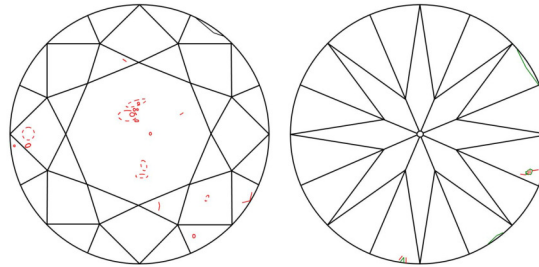

GIA NATURAL DIAMOND GRADING REPORT

September 16, 2024

GIA Report Number 7501426731

Shape and Cutting Style Round Brilliant

Measurements 6.85 - 6.95 x 4.39 mm

GRADING RESULTS

Carat Weight 1.30 carat

Color Grade E

Clarity Grade SI1

Cut Grade Excellent

ADDITIONAL GRADING INFORMATION

Polish Excellent

Symmetry Very Good

Fluorescence None

Inscription(s): GIA 7501426731

Comments: Additional clouds, pinpoints and surface graining are not shown.

PROPORTIONS

Profile to actual proportions

CLARITY CHARACTERISTICS

KEY TO SYMBOLS*

- Cloud
- Crystal
- Feather
- Cavity
- Needle
- Indented Natural
- Natural
- Extra Facet

* Red symbols denote internal characteristics (inclusions). Green or black symbols denote external characteristics (blemishes). Diagram is an approximate representation of the diamond, and symbols shown indicate type, position, and approximate size of clarity characteristics. All clarity characteristics may not be shown. Details of finish are not shown.