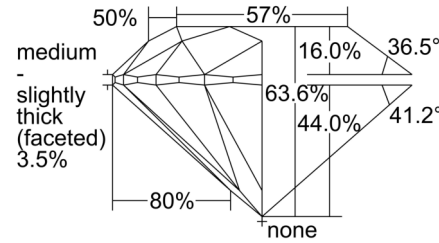

GIA NATURAL DIAMOND GRADING REPORT

September 16, 2024

GIA Report Number 7501426731

Shape and Cutting Style Round Brilliant

Measurements 6.85 - 6.95 x 4.39 mm

GRADING RESULTS

Carat Weight 1.30 carat

Color Grade E

Clarity Grade SI1

Cut Grade Excellent

ADDITIONAL GRADING INFORMATION

Polish Excellent

Symmetry Very Good

Fluorescence None

Inscription(s): GIA 7501426731

Comments: Additional clouds, pinpoints and surface graining are not shown.

PROPORTIONS

Profile to actual proportions

CLARITY CHARACTERISTICS

KEY TO SYMBOLS*

- Cloud
- Crystal
- Feather
- Cavity
- Needle
- Indented Natural
- Natural
- Extra Facet

* Red symbols denote internal characteristics (inclusions). Green or black symbols denote external characteristics (blemishes). Diagram is an approximate representation of the diamond, and symbols shown indicate type, position, and approximate size of clarity characteristics. All clarity characteristics may not be shown. Details of finish are not shown.