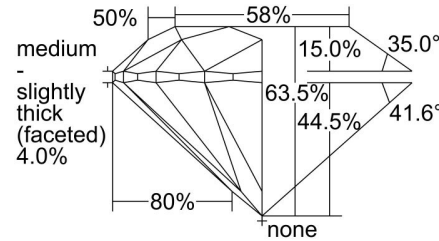

GIA NATURAL DIAMOND GRADING REPORT

March 05, 2024

 GIA Report Number **6482743020**

 Shape and Cutting Style **Round Brilliant**

 Measurements **7.64 - 7.74 x 4.89 mm**
GRADING RESULTS

 Carat Weight **1.80 carat**

 Color Grade **E**

 Clarity Grade **S11**

 Cut Grade **Excellent**
ADDITIONAL GRADING INFORMATION

 Polish **Excellent**

 Symmetry **Very Good**

 Fluorescence **None**

 Inscription(s): **GIA 6482743020**
Comments: Additional clouds are not shown. Pinpoints are not shown.

PROPORTIONS

Profile to actual proportions

CLARITY CHARACTERISTICS

KEY TO SYMBOLS*

- Crystal
- ◌ Cloud
- ~ Feather
- ◌ Indented Natural
- △ Natural
- △ Extra Facet

* Red symbols denote internal characteristics (inclusions). Green or black symbols denote external characteristics (blemishes). Diagram is an approximate representation of the diamond, and symbols shown indicate type, position, and approximate size of clarity characteristics. All clarity characteristics may not be shown. Details of finish are not shown.