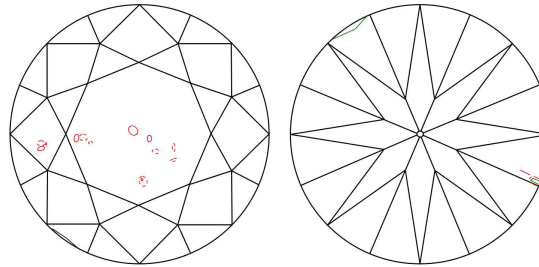

GIA NATURAL DIAMOND GRADING REPORT

March 05, 2024

 GIA Report Number **6482743020**

 Shape and Cutting Style **Round Brilliant**

 Measurements **7.64 - 7.74 x 4.89 mm**
GRADING RESULTS

 Carat Weight **1.80 carat**

 Color Grade **E**

 Clarity Grade **S11**

 Cut Grade **Excellent**
ADDITIONAL GRADING INFORMATION

 Polish **Excellent**

 Symmetry **Very Good**

 Fluorescence **None**

 Inscription(s): **GIA 6482743020**
Comments: Additional clouds are not shown. Pinpoints are not shown.

PROPORTIONS

Profile to actual proportions

CLARITY CHARACTERISTICS

KEY TO SYMBOLS*

- Crystal
- ◌ Cloud
- ~ Feather
- ◌ Indented Natural
- △ Natural
- △ Extra Facet

* Red symbols denote internal characteristics (inclusions). Green or black symbols denote external characteristics (blemishes). Diagram is an approximate representation of the diamond, and symbols shown indicate type, position, and approximate size of clarity characteristics. All clarity characteristics may not be shown. Details of finish are not shown.