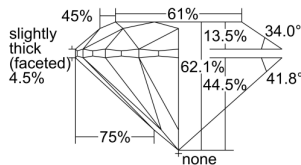

GIA®

FACSIMILE

GIA REPORT 2497859568

Verify this report at GIA.edu

GIA NATURAL DIAMOND DOSSIER®

July 05, 2024
GIA Report Number 2497859568
Shape and Cutting Style ..... Round Brilliant
Measurements ..... 5.25 - 5.29 x 3.27 mm

GRADING RESULTS

Carat Weight ..... 0.56 carat
Color Grade ..... J
Clarity Grade S11
Cut Grade ..... Excellent

ADDITIONAL GRADING INFORMATION

Polish ..... Excellent
Symmetry ..... Excellent
Fluorescence ..... Faint
Clarity Characteristics ..... Crystal, Cloud
Inscription(s): GIA 2497859568

PROPORTIONS

Profile to actual proportions

GRADING SCALES

GIA COLOR SCALE	GIA CLARITY SCALE	GIA CUT SCALE	
D	FLAWLESS	EXCELLENT	
E	INTERNALLY FLAWLESS		
F		VVS₁	VERY GOOD
G	VVS₂		
H	VS₁	GOOD	
I	VS₂		
J	S1₁	FAIR	
K	S1₂		
L	I₁	POOR	
M	I₂		
N	I₃		
O			
P			
Q			
R			
S			
T			
U			
V			
W			
X			
Y			
Z