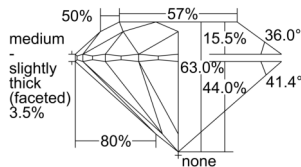

GIA®

FACSIMILE

GIA REPORT 1507327978

Verify this report at GIA.edu

GIA NATURAL DIAMOND DOSSIER®

September 02, 2024
GIA Report Number 1507327978
Shape and Cutting Style ..... Round Brilliant
Measurements ..... 5.07 - 5.09 x 3.20 mm

GRADING RESULTS

Carat Weight ..... 0.50 carat
Color Grade ..... F
Clarity Grade S11
Cut Grade ..... Excellent

ADDITIONAL GRADING INFORMATION

Polish ..... Excellent
Symmetry ..... Excellent
Fluorescence ..... None
Clarity Characteristics ..... Crystal
Inscription(s): GIA 1507327978

PROPORTIONS

Profile to actual proportions

GRADING SCALES

GIA COLOR SCALE

COLOREDNESS	D
	E
	F
	G
	H
	I
	J
NEAR COLORLESS	K
	L
Faint	M
	N
	O
	P
Very Light	Q
	R
	S
	T
	U
	V
Light	W
	X
	Y
	Z

GIA CLARITY SCALE

FLAWLESS	VERY VERY SLIGHTLY INCLUDED	VVS₁	VVS₂	VS₁	VS₂	S1₁	S1₂	I₁	I₂	I₃	
											VERY SLIGHTLY INCLUDED
INTERNALLY FLAWLESS											

GIA CUT SCALE

EXCELLENT
VERY GOOD
GOOD
FAIR
POOR