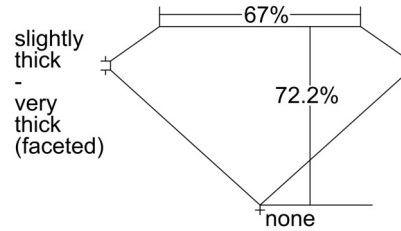

PROPORTIONS

Profile not to actual proportions