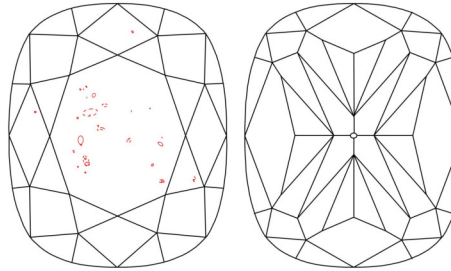

GIA NATURAL DIAMOND GRADING REPORT

July 15, 2024
GIA Report Number 6491922070
Shape and Cutting Style Cushion Modified Brilliant
Measurements 7.12 x 5.67 x 4.09 mm

GRADING RESULTS

Carat Weight 1.50 carat
Color Grade F
Clarity Grade S11

ADDITIONAL GRADING INFORMATION

Polish Excellent
Symmetry Very Good
Fluorescence None
Inscription(s): GIA 6491922070

Comments: Additional clouds are not shown. Pinpoints are not shown.

PROPORTIONS

Profile not to actual proportions

CLARITY CHARACTERISTICS

KEY TO SYMBOLS*

- Crystal
- ◌ Cloud
- ∖ Needle

* Red symbols denote internal characteristics (inclusions). Green or black symbols denote external characteristics (blemishes). Diagram is an approximate representation of the diamond, and symbols shown indicate type, position, and approximate size of clarity characteristics. All clarity characteristics may not be shown. Details of finish are not shown.