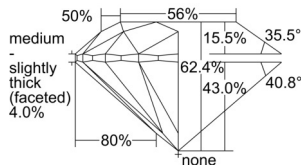

GIA®

FACSIMILE

GIA REPORT 6502135644

Verify this report at GIA.edu

GIA NATURAL DIAMOND DOSSIER®

August 07, 2024
GIA Report Number 6502135644
Shape and Cutting Style ..... Round Brilliant
Measurements ..... 5.67 - 5.70 x 3.55 mm

GRADING RESULTS

Carat Weight ..... 0.71 carat
Color Grade ..... G
Clarity Grade SI2
Cut Grade ..... Excellent

ADDITIONAL GRADING INFORMATION

Polish ..... Excellent
Symmetry ..... Excellent
Fluorescence ..... None
Clarity Characteristics ..... Feather, Cloud
Inscription(s): GIA 6502135644

PROPORTIONS

Profile to actual proportions

GRADING SCALES

GIA COLOR SCALE	GIA CLARITY SCALE	GIA CUT SCALE	
D	FLAWLESS	EXCELLENT	
E	INTERNALLY FLAWLESS		
F		VVS₁	VERY GOOD
G	VVS₂		
H	VS₁	GOOD	
I	VS₂		
J	SI₁	FAIR	
K	SI₂		
L	I₁	POOR	
M			
N			
O	I₂		
P			
Q			
R	I₃		
S			
T			
U			
V			
W			
X			
Y			
Z