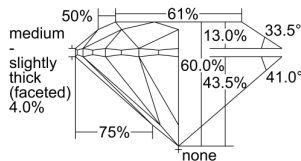

GIA®

FACSIMILE

GIA REPORT 6491918449

Verify this report at GIA.edu

GIA NATURAL DIAMOND DOSSIER®

July 15, 2024
GIA Report Number **6491918449**
Shape and Cutting Style ..... **Round Brilliant**
Measurements ..... **5.70 - 5.75 x 3.44 mm**

GRADING RESULTS

Carat Weight ..... **0.70 carat**
Color Grade ..... **I**
Clarity Grade **S11**
Cut Grade ..... **Excellent**

ADDITIONAL GRADING INFORMATION

Polish ..... **Excellent**
Symmetry ..... **Excellent**
Fluorescence ..... **Strong Blue**
Clarity Characteristics..... **Cloud, Crystal, Feather**
Inscription(s): **GIA 6491918449**

PROPORTIONS

Profile to actual proportions

GRADING SCALES

GIA COLOR SCALE	GIA CLARITY SCALE	GIA CUT SCALE
D	FLAWLESS	EXCELLENT
E	FLAWLESS	
F	INTERNALLY FLAWLESS	VERY GOOD
G	FLAWLESS	
H	VVS₁	GOOD
I	VVS₂	
J	VS₁	FAIR
K	VS₂	
L	S1₁	POOR
M	S1₂	
N	I₁	
O	I₂	
P	I₃	
Q		
R		
S		
T		
U		
V		
W		
X		
Y		
Z