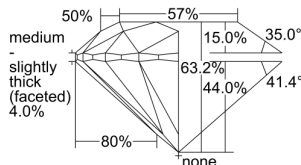

GIA®

FACSIMILE

GIA REPORT 1508045423

Verify this report at GIA.edu

GIA NATURAL DIAMOND DOSSIER®

July 29, 2024
GIA Report Number 1508045423
Shape and Cutting Style ..... Round Brilliant
Measurements ..... 5.03 - 5.06 x 3.19 mm

GRADING RESULTS

Carat Weight ..... 0.50 carat
Color Grade ..... G
Clarity Grade S11
Cut Grade ..... Excellent

ADDITIONAL GRADING INFORMATION

Polish ..... Excellent
Symmetry ..... Excellent
Fluorescence ..... None
Clarity Characteristics ..... Crystal, Cloud, Feather
Inscription(s): GIA 1508045423

PROPORTIONS

Profile to actual proportions

GRADING SCALES

GIA COLOR SCALE

COLORLESS	D
	E
	F
	G
	H
	I
	J
NEAR COLORLESS	K
	L
	M
	N
	O
	P
	Q
	R
	S
	T
	U
	V
	W
	X
	Y
LIGHT	Z

GIA CLARITY SCALE

FLAWLESS	VERY VERY SLIGHTLY INCLUDED	VVS₁	
			VVS₂
INTERNALLY FLAWLESS	VERY SLIGHTLY INCLUDED	VS₁	
		VS₂	
SLIGHTLY INCLUDED	SLIGHTLY INCLUDED	S1₁	
		S1₂	
INCLUDED	INCLUDED	I₁	
		I₂	
		I₃	

GIA CUT SCALE

EXCELLENT	VERY GOOD	GOOD	FAIR	POOR