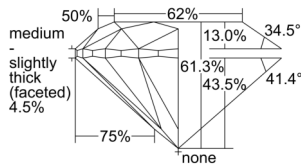

GIA®

FACSIMILE

GIA REPORT 5506133045

Verify this report at GIA.edu

GIA NATURAL DIAMOND DOSSIER®

August 07, 2024
GIA Report Number 5506133045
Shape and Cutting Style ..... Round Brilliant
Measurements ..... 5.05 - 5.09 x 3.11 mm

GRADING RESULTS

Carat Weight ..... 0.50 carat
Color Grade ..... G
Clarity Grade S11
Cut Grade ..... Excellent

ADDITIONAL GRADING INFORMATION

Polish ..... Excellent
Symmetry ..... Excellent
Fluorescence ..... None
Clarity Characteristics ..... Crystal, Feather
Inscription(s): GIA 5506133045

PROPORTIONS

Profile to actual proportions

GRADING SCALES

GIA COLOR SCALE	GIA CLARITY SCALE	GIA CUT SCALE	
D	FLAWLESS	EXCELLENT	
E	INTERNALLY FLAWLESS		
F		VVS₁	VERY GOOD
G	VVS₂		
H	VS₁	GOOD	
I	VS₂		
J	S1₁	FAIR	
K	S1₂		
L	I₁	POOR	
M	I₂		
N	I₃		
O			
P			
Q			
R			
S			
T			
U			
V			
W			
X			
Y			
Z