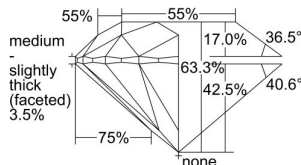

GIA®

FACSIMILE

GIA REPORT 2484384673

Verify this report at gia.edu

GIA NATURAL DIAMOND DOSSIER®

January 22, 2024
GIA Report Number **2484384673**
Shape and Cutting Style ..... **Round Brilliant**
Measurements ..... **6.08 - 6.13 x 3.87 mm**

GRADING RESULTS

Carat Weight ..... **0.90 carat**
Color Grade ..... **I**
Clarity Grade **VS1**
Cut Grade ..... **Excellent**

ADDITIONAL GRADING INFORMATION

Polish ..... **Excellent**
Symmetry ..... **Very Good**
Fluorescence ..... **None**
Clarity Characteristics ..... **Indented Natural**
Inscription(s): **GIA 2484384673**

PROPORTIONS

Profile to actual proportions

GRADING SCALES

GIA COLOR SCALE	GIA CLARITY SCALE	GIA CUT SCALE	
D	FLAWLESS	EXCELLENT	
E	INTERNALLY FLAWLESS		
F		VVS₁	VERY GOOD
G	VVS₂		
H	VS₁	GOOD	
I	VS₂		
J	SI₁	FAIR	
K	SI₂		
L	I₁	POOR	
M	I₂		
N	I₃		
O			
P			
Q			
R			
S			
T			
U			
V			
W			
X			
Y			
Z