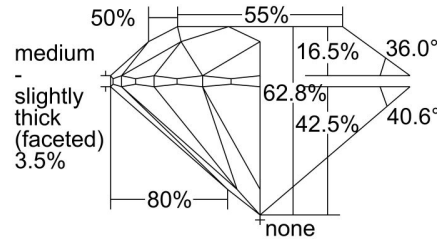

GIA REPORT
2496292444

Verify this report at GIA.edu

FACSIMILE

This is a digital representation of the original GIA Report. This representation might not be accepted in lieu of the original GIA Report in certain circumstances. The original GIA Report includes certain security features which are not reproducible on this facsimile.

GIA NATURAL DIAMOND GRADING REPORT

May 22, 2024
GIA Report Number 2496292444
Shape and Cutting Style ..... Round Brilliant
Measurements ..... 9.17 - 9.19 x 5.76 mm

GRADING RESULTS

Carat Weight ..... 3.01 carat
Color Grade ..... H
Clarity Grade SI1
Cut Grade ..... Excellent

ADDITIONAL GRADING INFORMATION

Polish ..... Excellent
Symmetry ..... Excellent
Fluorescence ..... Faint
Inscription(s): GIA 2496292444

Comments: Additional clouds are not shown. Pinpoints are not shown.

PROPORTIONS

Profile to actual proportions