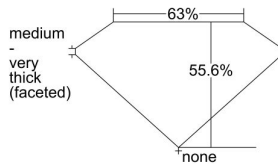

GIA®

FACSIMILE

GIA REPORT 2486507384

Verify this report at GIA.edu

GIA NATURAL DIAMOND DOSSIER®

February 06, 2024
GIA Report Number 2486507384
Shape and Cutting Style ..... Heart Brilliant
Measurements ..... 4.07 x 4.72 x 2.63 mm

GRADING RESULTS

Carat Weight ..... 0.30 carat
Color Grade ..... E
Clarity Grade VS2

ADDITIONAL GRADING INFORMATION

Polish ..... Very Good
Symmetry ..... Very Good
Fluorescence ..... None
Clarity Characteristics ..... Crystal, Cloud, Feather
Inscription(s): GIA 2486507384

PROPORTIONS

Profile not to actual proportions

GRADING SCALES

GIA COLOR SCALE		GIA CLARITY SCALE			
COLORLESS	D	VERY VERY SLIGHTLY INCLUDED	FLAWLESS		
	E		INTERNALLY FLAWLESS		
	F		VVS₁		
	NEAR COLORLESS	G	VVS₂		
		H	VERY SLIGHTLY INCLUDED	VS₁	
		I		VS₂	
		FAINT	J	SLIGHTLY INCLUDED	SI₁
	K		SI₂		
	L		INCLUDED		I₁
	M			I₂	
N	I₃				
VERT LIGHT	O				
	P				
	Q				
	R				
	LIGHT	S			
		T			
U					
V					
	W				
	X				
	Y				
	Z