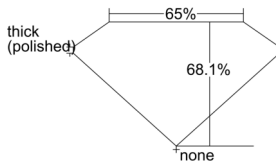

GIA®

FACSIMILE

GIA REPORT 2506075661

Verify this report at GIA.edu

GIA NATURAL DIAMOND DOSSIER®

July 31, 2024
GIA Report Number 2506075661
Shape and Cutting Style ..... **Cut-Cornered Rectangular Modified Brilliant**
Measurements ..... 5.69 x 4.47 x 3.04 mm

GRADING RESULTS

Carat Weight ..... 0.71 carat
Color Grade ..... E
Clarity Grade VS1

ADDITIONAL GRADING INFORMATION

Polish ..... Excellent
Symmetry ..... Excellent
Fluorescence ..... Faint
Clarity Characteristics ..... Crystal
Inscription(s): GIA 2506075661

PROPORTIONS

Profile not to actual proportions

GRADING SCALES

GIA COLOR SCALE		GIA CLARITY SCALE			
COLORLESS	D	VERY VERY SLIGHTLY INCLUDED	FLAWLESS		
	E		INTERNALLY FLAWLESS		
	F	VERY SLIGHTLY INCLUDED	VVS₁		
	G		VVS₂		
	NEAR COLORLESS	H	SLIGHTLY INCLUDED	VS₁	
		I		VS₂	
		FAINT	J	INCLUDED	I₁
			K		I₂
	L		I₃		
	M		NOT GRADED		
N					
O					
LIGHT	P				
	Q				
	R				
	S				
	T				
	U				
	V				
	W				
X					
Y					
Z