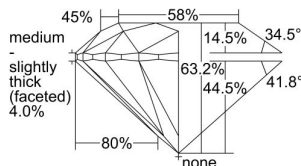

GIA®

FACSIMILE

GIA REPORT 2487862376

Verify this report at GIA.edu

GIA NATURAL DIAMOND DOSSIER®

March 20, 2024
GIA Report Number **2487862376**
Shape and Cutting Style ..... **Round Brilliant**
Measurements ..... **4.76 - 4.79 x 3.02 mm**

GRADING RESULTS

Carat Weight ..... **0.42 carat**
Color Grade ..... **I**
Clarity Grade **VS2**
Cut Grade ..... **Excellent**

ADDITIONAL GRADING INFORMATION

Polish ..... **Excellent**
Symmetry ..... **Very Good**
Fluorescence ..... **None**
Clarity Characteristics ..... **Cloud**
Inscription(s): **GIA 2487862376**

PROPORTIONS

Profile to actual proportions

GRADING SCALES

GIA COLOR SCALE

COLORED	D
	E
	F
	G
	H
	I
	J
NEAR COLORLESS	K
	L
	M
	N
	O
	P
	R
	S
	T
	U
	V
	W
	X
	Y
	Z

GIA CLARITY SCALE

FLAWLESS	VERY VERY SLIGHTLY INCLUDED	VVS₁	VVS₂	VS₁	VS₂	SI₁	SI₂	I₁	I₂	I₃	
											FLAWLESS
INTERNALLY FLAWLESS	VERY SLIGHTLY INCLUDED										

GIA CUT SCALE

EXCELLENT
VERY GOOD
GOOD
FAIR
POOR