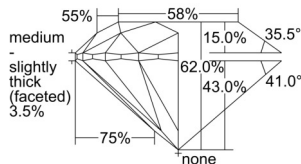

GIA®

FACSIMILE

GIA REPORT 1509045042

Verify this report at GIA.edu

GIA NATURAL DIAMOND DOSSIER®

August 05, 2024
GIA Report Number 1509045042
Shape and Cutting Style ..... Round Brilliant
Measurements ..... 5.91 - 5.93 x 3.67 mm

GRADING RESULTS

Carat Weight ..... 0.79 carat
Color Grade ..... F
Clarity Grade VS1
Cut Grade ..... Excellent

ADDITIONAL GRADING INFORMATION

Polish ..... Excellent
Symmetry ..... Excellent
Fluorescence ..... None
Clarity Characteristics..... Cloud, Pinpoint, Indented Natural
Inspection(s): GIA 1509045042

PROPORTIONS

Profile to actual proportions