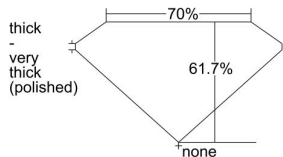

GIA®

FACSIMILE

GIA REPORT 6435894792

Verify this report at GIA.edu

GIA NATURAL DIAMOND DOSSIER®

July 04, 2022
GIA Report Number **6435894792**
Shape and Cutting Style ..... **Cut-Cornered Rectangular Modified Brilliant**
Measurements ..... **5.68 x 4.57 x 2.82 mm**

GRADING RESULTS

Carat Weight ..... **0.70 carat**
Color Grade ..... **D**
Clarity Grade **VS2**

ADDITIONAL GRADING INFORMATION

Polish ..... **Excellent**
Symmetry ..... **Very Good**
Fluorescence ..... **None**
Clarity Characteristics ..... **Feather**
Inscription(s): **GIA 6435894792**

PROPORTIONS

Profile not to actual proportions

GRADING SCALES

GIA COLOR SCALE		GIA CLARITY SCALE			
COLORLESS	D	VERY VERY SLIGHTLY INCLUDED	FLAWLESS		
	E		INTERNALLY FLAWLESS		
	F	VERY SLIGHTLY INCLUDED	VS₁		
	G		VS₂		
	H		VS₁		
	NEAR COLORLESS	I	SLIGHTLY INCLUDED	VS₂	
		J		SI₁	
		FAINT	K	INCLUDED	SI₂
			L		I₁
			M		I₂
N			I₃		
VERT LIGHT	O				
	P				
	Q				
	R				
	S				
	T				
	U				
	V				
LIGHT	W				
	X				
	Y				
	Z