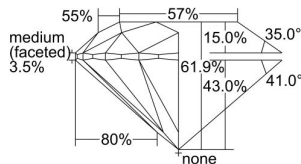

GIA®

FACSIMILE

GIA REPORT 7443772874

Verify this report at GIA.edu

GIA NATURAL DIAMOND DOSSIER®

September 28, 2022
GIA Report Number **7443772874**
Shape and Cutting Style ..... **Round Brilliant**
Measurements ..... **5.22 - 5.25 x 3.24 mm**

GRADING RESULTS

Carat Weight ..... **0.54 carat**
Color Grade ..... **I**
Clarity Grade **S11**
Cut Grade ..... **Excellent**

ADDITIONAL GRADING INFORMATION

Polish ..... **Excellent**
Symmetry ..... **Excellent**
Fluorescence ..... **Faint**
Clarity Characteristics ..... **Crystal, Cloud**
Inscription(s): **GIA 7443772874**

PROPORTIONS

Profile to actual proportions

GRADING SCALES

GIA COLOR SCALE	GIA CLARITY SCALE	GIA CUT SCALE	
D	FLAWLESS	EXCELLENT	
E	INTERNALLY FLAWLESS		
F		VVS₁	VERY GOOD
G	VVS₂		
H	VS₁	GOOD	
I	VS₂		
J	S1₁	FAIR	
K	S1₂		
L	I₁	POOR	
M	I₂		
N	I₃		
O			
P			
Q			
R			
S			
T			
U			
V			
W			
X			
Y			
Z