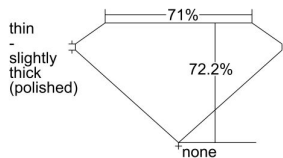

GIA®

FACSIMILE

GIA REPORT 6485602791

Verify this report at GIA.edu

GIA NATURAL DIAMOND DOSSIER®

February 19, 2024
GIA Report Number **6485602791**
Shape and Cutting Style ..... **Square Modified Brilliant**
Measurements ..... **3.74 x 3.71 x 2.68 mm**

GRADING RESULTS

Carat Weight ..... **0.30 carat**
Color Grade ..... **F**
Clarity Grade **VS1**

ADDITIONAL GRADING INFORMATION

Polish ..... **Very Good**
Symmetry ..... **Very Good**
Fluorescence ..... **None**
Clarity Characteristics ..... **Crystal, Feather, Pinpoint**
Inscription(s): **GIA 6485602791**

PROPORTIONS

Profile not to actual proportions

GRADING SCALES

GIA COLOR SCALE		GIA CLARITY SCALE	
NEAR COLORLESS	D	VERY VERY SLIGHTLY INCLUDED	FLAWLESS
	E		INTERNALLY FLAWLESS
	F		VVS₁
	G		VVS₂
	H		VS₁
	I		VS₂
	J		SI₁
	K		SI₂
	L		I₁
	M		I₂
FAINT	N	SLIGHTLY INCLUDED	I₃
	O		
	P		
	Q		
	R		
VERY LIGHT	S	INCLUDED	
	T		
	U		
	V		
	W		
LIGHT	X		
	Y		
	Z