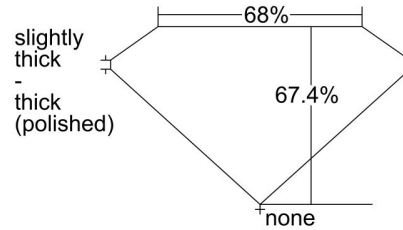

GIA NATURAL DIAMOND GRADING REPORT

April 22, 2024
 GIA Report Number 6491153830
 Shape and Cutting Style Emerald Cut
 Measurements 6.75 x 4.77 x 3.22 mm

GRADING RESULTS

Carat Weight 1.00 carat
 Color Grade F
 Clarity Grade VS2

ADDITIONAL GRADING INFORMATION

Polish Excellent
 Symmetry Very Good
 Fluorescence None
 Inscription(s): GIA 6491153830

Comments: Additional pinpoints are not shown. Clouds are not shown.

PROPORTIONS

Profile not to actual proportions

CLARITY CHARACTERISTICS

KEY TO SYMBOLS*

- Feather
- Crystal
- Pinpoint

* Red symbols denote internal characteristics (inclusions). Green or black symbols denote external characteristics (blemishes). Diagram is an approximate representation of the diamond, and symbols shown indicate type, position, and approximate size of clarity characteristics. All clarity characteristics may not be shown. Details of finish are not shown.