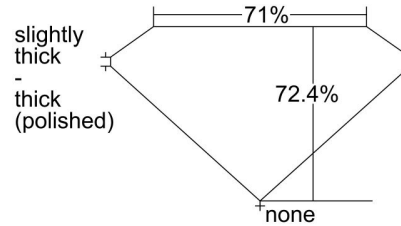

GIA NATURAL DIAMOND GRADING REPORT

May 22, 2023
GIA Report Number 6465622606
Shape and Cutting Style Square Modified Brilliant
Measurements 5.94 x 5.84 x 4.23 mm

GRADING RESULTS

Carat Weight 1.20 carat
Color Grade I
Clarity Grade SI1

ADDITIONAL GRADING INFORMATION

Polish Excellent
Symmetry Excellent
Fluorescence None
Inscription(s): GIA 6465622606

Comments: Clouds are not shown. Pinpoints are not shown.

PROPORTIONS

Profile not to actual proportions

CLARITY CHARACTERISTICS

KEY TO SYMBOLS*

- Feather
- Crystal
- Natural

* Red symbols denote internal characteristics (inclusions). Green or black symbols denote external characteristics (blemishes). Diagram is an approximate representation of the diamond, and symbols shown indicate type, position, and approximate size of clarity characteristics. All clarity characteristics may not be shown. Details of finish are not shown.