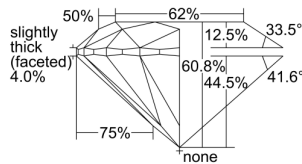

GIA®

FACSIMILE

GIA REPORT

7498038152

Verify this report at GIA.edu

GIA NATURAL DIAMOND DOSSIER®

April 10, 2024
GIA Report Number 7498038152
Shape and Cutting Style ..... Round Brilliant
Measurements ..... 5.33 - 5.37 x 3.25 mm

GRADING RESULTS

Carat Weight ..... 0.58 carat
Color Grade ..... H
Clarity Grade VS1
Cut Grade ..... Excellent

ADDITIONAL GRADING INFORMATION

Polish ..... Excellent
Symmetry ..... Excellent
Fluorescence ..... Faint
Clarity Characteristics ..... Feather, Pinpoint
Inscription(s): GIA 7498038152

PROPORTIONS

Profile to actual proportions

GRADING SCALES

GIA COLOR SCALE	GIA CLARITY SCALE	GIA CUT SCALE	
D	FLAWLESS	EXCELLENT	
E	INTERNALLY FLAWLESS		
F		VVS₁	VERY GOOD
G	VVS₂		
H	VS₁	GOOD	
I	VS₂		
J	SI₁	FAIR	
K	SI₂		
L	I₁	POOR	
M	I₂		
N	I₃		
O			
P			
Q			
R			
S			
T			
U			
V			
W			
X			
Y			
Z