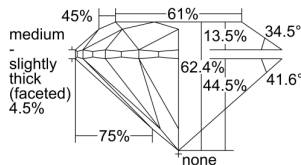

GIA®

FACSIMILE

GIA REPORT 2496724487

Verify this report at GIA.edu

GIA NATURAL DIAMOND DOSSIER®

June 21, 2024
GIA Report Number **2496724487**
Shape and Cutting Style ..... **Round Brilliant**
Measurements ..... **5.25 - 5.28 x 3.29 mm**

GRADING RESULTS

Carat Weight ..... **0.57 carat**
Color Grade ..... **H**
Clarity Grade **S11**
Cut Grade ..... **Excellent**

ADDITIONAL GRADING INFORMATION

Polish ..... **Excellent**
Symmetry ..... **Excellent**
Fluorescence ..... **Faint**
Clarity Characteristics ..... **Cloud, Crystal**
Inscription(s): **GIA 2496724487**

PROPORTIONS

Profile to actual proportions

GRADING SCALES

GIA COLOR SCALE	GIA CLARITY SCALE	GIA CUT SCALE	
D	FLAWLESS	EXCELLENT	
E	INTERNALLY FLAWLESS		
F		VVS₁	VERY GOOD
G	VVS₂		
H	VS₁	GOOD	
I	VS₂		
J	S1₁	FAIR	
K	S1₂		
L	I₁	POOR	
M	I₂		
N	I₃		
O			
P			
Q			
R			
S			
T			
U			
V			
W			
X			
Y			
Z