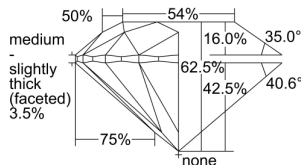

GIA®

FACSIMILE

GIA REPORT 2497858306

Verify this report at GIA.edu

GIA NATURAL DIAMOND DOSSIER®

July 08, 2024
GIA Report Number **2497858306**
Shape and Cutting Style ..... **Round Brilliant**
Measurements ..... **5.15 - 5.19 x 3.23 mm**

GRADING RESULTS

Carat Weight ..... **0.53 carat**
Color Grade ..... **H**
Clarity Grade **S11**
Cut Grade ..... **Excellent**

ADDITIONAL GRADING INFORMATION

Polish ..... **Excellent**
Symmetry ..... **Excellent**
Fluorescence ..... **Faint**
Clarity Characteristics..... **Cloud, Crystal, Feather**
Inscription(s): **GIA 2497858306**

PROPORTIONS

Profile to actual proportions