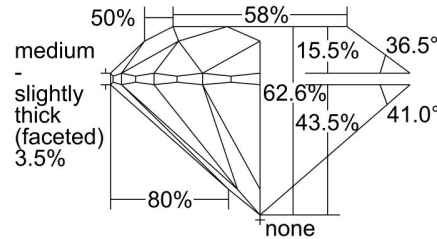

GIA NATURAL DIAMOND GRADING REPORT

October 06, 2022  
 GIA Report Number ..... 1445830969  
 Shape and Cutting Style ..... Round Brilliant  
 Measurements ..... 9.34 - 9.37 x 5.85 mm

GRADING RESULTS

Carat Weight ..... 3.20 carat  
 Color Grade ..... J  
 Clarity Grade ..... SI2  
 Cut Grade ..... Excellent

PROPORTIONS

Profile to actual proportions

CLARITY CHARACTERISTICS

KEY TO SYMBOLS\*

- Twinning Wisp
- Feather
- Crystal
- Cloud
- Cavity
- Indented Natural
- Needle
- Natural

\* Red symbols denote internal characteristics (inclusions). Green or black symbols denote external characteristics (blemishes). Diagram is an approximate representation of the diamond, and symbols shown indicate type, position, and approximate size of clarity characteristics. All clarity characteristics may not be shown. Details of finish are not shown.