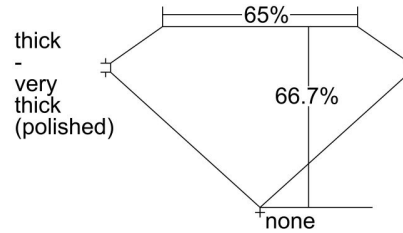

GIA NATURAL DIAMOND GRADING REPORT

April 03, 2024  
 GIA Report Number ..... 7482994627  
 Shape and Cutting Style ..... Emerald Cut  
 Measurements ..... 6.49 x 4.80 x 3.20 mm

GRADING RESULTS

Carat Weight ..... 1.00 carat  
 Color Grade ..... D  
 Clarity Grade ..... SI1

ADDITIONAL GRADING INFORMATION

Polish ..... Excellent  
 Symmetry ..... Very Good  
 Fluorescence ..... Strong Blue  
 Inscription(s): GIA 7482994627  
**Comments:** Pinpoints are not shown.

PROPORTIONS

Profile not to actual proportions

CLARITY CHARACTERISTICS

KEY TO SYMBOLS\*

- Crystal
- ~ Feather
- △ Natural

\* Red symbols denote internal characteristics (inclusions). Green or black symbols denote external characteristics (blemishes). Diagram is an approximate representation of the diamond, and symbols shown indicate type, position, and approximate size of clarity characteristics. All clarity characteristics may not be shown. Details of finish are not shown.