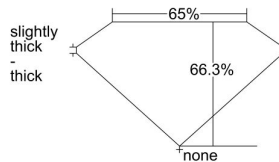

GIA®

FACSIMILE

GIA REPORT 6421749996

Verify this report at GIA.edu

GIA NATURAL DIAMOND DOSSIER®

March 24, 2022
GIA Report Number **6421749996**
Shape and Cutting Style ..... **Square Emerald Cut**
Measurements ..... **4.40 x 4.39 x 2.91 mm**

GRADING RESULTS

Carat Weight ..... **0.52 carat**
Color Grade ..... **K**
Clarity Grade **VS1**

ADDITIONAL GRADING INFORMATION

Polish ..... **Excellent**
Symmetry ..... **Excellent**
Fluorescence ..... **Faint**
Clarity Characteristics ..... **Crystal**
Inscription(s): **GIA 6421749996**

PROPORTIONS

Profile not to actual proportions

GRADING SCALES

GIA COLOR SCALE		GIA CLARITY SCALE			
COLORLESS	D	VERY VERY SLIGHTLY INCLUDED	FLAWLESS		
	E		INTERNALLY FLAWLESS		
	F		VVS₁		
	NEAR COLORLESS	G	VERY SLIGHTLY INCLUDED	VVS₂	
		H		VS₁	
		FAINT	I	SLIGHTLY INCLUDED	VS₂
			J		SI₁
			K	SI₂	
	LIGHT	L	INCLUDED	I₁	
		M		I₂	
N		I₃			
O					
P					
Q					
R