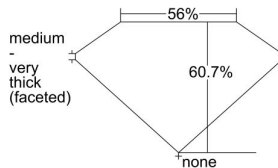

GIA®

FACSIMILE

GIA REPORT 6492177754

Verify this report at GIA.edu

GIA NATURAL DIAMOND DOSSIER®

April 24, 2024
GIA Report Number 6492177754
Shape and Cutting Style ..... Heart Brilliant
Measurements ..... 5.35 x 6.02 x 3.65 mm

GRADING RESULTS

Carat Weight ..... 0.70 carat
Color Grade ..... F
Clarity Grade VS2

ADDITIONAL GRADING INFORMATION

Polish ..... Excellent
Symmetry ..... Very Good
Fluorescence ..... Medium Blue
Clarity Characteristics ..... Twinning Wisp
Inscription(s): GIA 6492177754

PROPORTIONS

Profile not to actual proportions

GRADING SCALES

GIA COLOR SCALE		GIA CLARITY SCALE			
COLORLESS	D	VERY VERY SLIGHTLY INCLUDED	FLAWLESS		
	E		INTERNALLY FLAWLESS		
	F	VERY SLIGHTLY INCLUDED	VVS₁		
	G		VVS₂		
	H		VS₁		
	NEAR COLORLESS	I	SLIGHTLY INCLUDED	VS₂	
		J		SI₁	
		FAINT	K	INCLUDED	SI₂
			L		I₁
			M		I₂
VERY LIGHT	N	LIGHT	I₃		
	O				
	P				
	Q				
	R