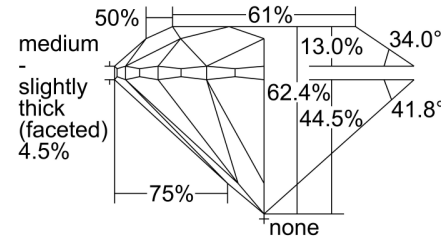

### GRADING RESULTS

Carat Weight ..... 1.01 carat

Color Grade ..... G

Clarity Grade ..... SI1

Cut Grade ..... Excellent

### PROPORTIONS

Profile to actual proportions