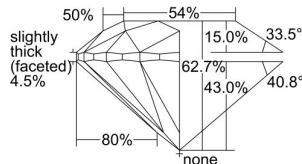

GIA®

FACSIMILE

GIA REPORT 6452822406

Verify this report at GIA.edu

GIA NATURAL DIAMOND DOSSIER®

February 14, 2023
GIA Report Number **6452822406**
Shape and Cutting Style ..... **Round Brilliant**
Measurements ..... **5.89 - 5.93 x 3.71 mm**

GRADING RESULTS

Carat Weight ..... **0.80 carat**
Color Grade ..... **G**
Clarity Grade **S12**
Cut Grade ..... **Excellent**

ADDITIONAL GRADING INFORMATION

Polish ..... **Excellent**
Symmetry ..... **Excellent**
Fluorescence ..... **None**
Clarity Characteristics..... **Cloud, Crystal, Feather**
Inscription(s): **GIA 6452822406**

PROPORTIONS

Profile to actual proportions

GRADING SCALES

GIA COLOR SCALE	GIA CLARITY SCALE	GIA CUT SCALE	
D	FLAWLESS	EXCELLENT	
E	INTERNALLY FLAWLESS		
F		VVS₁	VERY GOOD
G	VVS₂		
H	VS₁	GOOD	
I	VS₂		
J	S1₁	FAIR	
K	S1₂		
L	I₁	POOR	
M	I₂		
N	I₃		
O			
P			
Q			
R			
S			
T			
U			
V			
W			
X			
Y			
Z