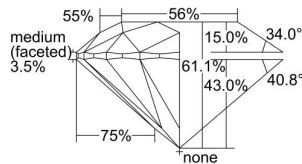

GIA®

FACSIMILE

GIA REPORT

5496747182

Verify this report at GIA.edu

GIA NATURAL DIAMOND DOSSIER®

June 25, 2024
GIA Report Number **5496747182**
Shape and Cutting Style ..... **Round Brilliant**
Measurements ..... **5.74 - 5.78 x 3.52 mm**

GRADING RESULTS

Carat Weight ..... **0.71 carat**
Color Grade ..... **I**
Clarity Grade **S11**
Cut Grade ..... **Excellent**

ADDITIONAL GRADING INFORMATION

Polish ..... **Excellent**
Symmetry ..... **Excellent**
Fluorescence ..... **None**
Clarity Characteristics..... **Cloud, Crystal**
Inscription(s): **GIA 5496747182**

PROPORTIONS

Profile to actual proportions

GRADING SCALES

GIA COLOR SCALE

COLOURESS	D
	E
	F
	G
	H
	I
	J
NEAR COLOURESS	K
	L
FAIN	M
	N
	O
	P
	Q
VERY LIGHT	R
	S
	T
	U
	V
	W
	X
	Y
LIGHT	Z

GIA CLARITY SCALE

	FLAWLESS
	INTERNALLY FLAWLESS
VERY VERY SLIGHTLY INCLUDED	VVS₁
	VVS₂
VERY SLIGHTLY INCLUDED	VS₁
	VS₂
SLIGHTLY INCLUDED	S1₁
	S1₂
	I₁
	I₂
INCLUDED	I₃

GIA CUT SCALE

	EXCELLENT
	VERY GOOD
	GOOD
	FAIR
	POOR