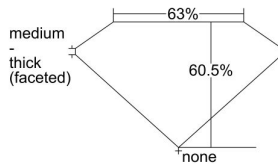

GIA®

FACSIMILE

GIA REPORT 5493072636

Verify this report at GIA.edu

GIA NATURAL DIAMOND DOSSIER®

April 12, 2024
GIA Report Number 5493072636
Shape and Cutting Style ..... Marquise Brilliant
Measurements ..... 8.66 x 4.17 x 2.52 mm

GRADING RESULTS

Carat Weight ..... 0.51 carat
Color Grade ..... D
Clarity Grade SI2

ADDITIONAL GRADING INFORMATION

Polish ..... Excellent
Symmetry ..... Very Good
Fluorescence ..... Faint
Clarity Characteristics ..... Crystal
Inscription(s): GIA 5493072636

PROPORTIONS

Profile not to actual proportions

GRADING SCALES

GIA COLOR SCALE		GIA CLARITY SCALE			
COLORLESS	D	VERY VERY SLIGHTLY INCLUDED	FLAWLESS		
	E		INTERNALLY FLAWLESS		
	F	VERY SLIGHTLY INCLUDED	VVS₁		
	G		VVS₂		
	H		VS₁		
	NEAR COLORLESS	I	SLIGHTLY INCLUDED	VS₂	
		J		SI₁	
		FAINT	K	INCLUDED	SI₂
			L		I₁
			M		I₂
VERT LIGHT	N	INCLUDED	I₃		
	O				
	P				
	Q				
	R				
LIGHT	S				
	T				
	U				
	V				
	W				
X					
Y					
Z