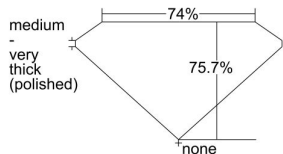

GIA®

FACSIMILE

GIA REPORT 6432952203

Verify this report at GIA.edu

GIA NATURAL DIAMOND DOSSIER®

July 19, 2022
GIA Report Number **6432952203**
Shape and Cutting Style ..... **Square Modified Brilliant**
Measurements ..... **4.76 x 4.65 x 3.52 mm**

GRADING RESULTS

Carat Weight ..... **0.70 carat**
Color Grade ..... **F**
Clarity Grade **S12**

ADDITIONAL GRADING INFORMATION

Polish ..... **Excellent**
Symmetry ..... **Good**
Fluorescence ..... **None**
Clarity Characteristics ..... **Knot**
Inscription(s): GIA 6432952203

PROPORTIONS

Profile not to actual proportions

GRADING SCALES

GIA COLOR SCALE		GIA CLARITY SCALE			
COLORLESS	D	VERY VERY SLIGHTLY INCLUDED	FLAWLESS		
	E		INTERNALLY FLAWLESS		
	F	VERY SLIGHTLY INCLUDED	VVS₁		
	G		VVS₂		
	H		VS₁		
	NEAR COLORLESS	I	VERY SLIGHTLY INCLUDED	VS₂	
		J		S1₁	
		FAINT	K	SLIGHTLY INCLUDED	S1₂
			L		I₁
			M		I₂
VERT LIGHT	N	INCLUDED	I₃		
	O				
	P				
	Q				
	R				
	S				
	T				
LIGHT	U				
	V				
	W				
	X				
Y					
Z