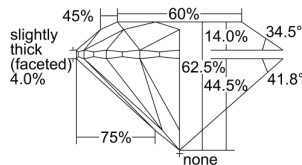

GIA®

FACSIMILE

GIA REPORT

5416274520

Verify this report at GIA.edu

GIA NATURAL DIAMOND DOSSIER®

November 23, 2021
GIA Report Number 5416274520
Shape and Cutting Style ..... Round Brilliant
Measurements ..... 5.23 - 5.26 x 3.28 mm

GRADING RESULTS

Carat Weight ..... 0.56 carat
Color Grade ..... H
Clarity Grade VS2
Cut Grade ..... Excellent

ADDITIONAL GRADING INFORMATION

Polish ..... Excellent
Symmetry ..... Excellent
Fluorescence ..... Faint
Clarity Characteristics ..... Crystal
Inscription(s): GIA 5416274520

PROPORTIONS

Profile to actual proportions

GRADING SCALES

GIA COLOR SCALE	GIA CLARITY SCALE	GIA CUT SCALE	
D	FLAWLESS	EXCELLENT	
E	INTERNALLY FLAWLESS		
F		VVS₁	VERY GOOD
G	VVS₂		
H	VS₁	GOOD	
I	VS₂		
J	SI₁	FAIR	
K	SI₂		
L	I₁	POOR	
M	I₂		
N	I₃		
O			
P			
Q			
R			
S			
T			
U			
V			
W			
X			
Y			
Z