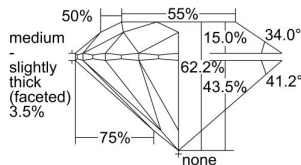

GIA®

FACSIMILE

GIA REPORT 2486379873

Verify this report at GIA.edu

GIA NATURAL DIAMOND DOSSIER®

January 18, 2024
GIA Report Number **2486379873**
Shape and Cutting Style ..... **Round Brilliant**
Measurements ..... **4.12 - 4.15 x 2.57 mm**

GRADING RESULTS

Carat Weight ..... **0.27 carat**
Color Grade ..... **F**
Clarity Grade **VS2**
Cut Grade ..... **Excellent**

ADDITIONAL GRADING INFORMATION

Polish ..... **Excellent**
Symmetry ..... **Excellent**
Fluorescence ..... **None**
Clarity Characteristics ..... **Crystal**
Inscription(s): **GIA 2486379873**

PROPORTIONS

Profile to actual proportions

GRADING SCALES

GIA COLOR SCALE	GIA CLARITY SCALE	GIA CUT SCALE
D	FLAWLESS	EXCELLENT
E	FLAWLESS	
F	FLAWLESS	VERY GOOD
G	FLAWLESS	
H	VVS₁	GOOD
I	VVS₂	
J	VS₁	FAIR
K	VS₂	
L	SI₁	POOR
M	SI₂	
N	I₁	
O	I₂	
P	I₃	
Q		
R		
S		
T		
U		
V		
W		
X		
Y		
Z