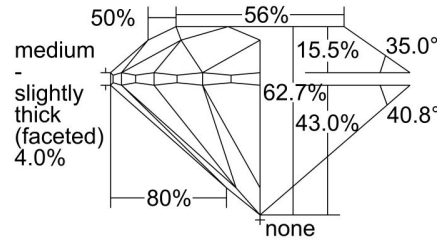

### GRADING RESULTS

Carat Weight ..... 1.60 carat

Color Grade ..... G

Clarity Grade ..... SI2

Cut Grade ..... Excellent

### PROPORTIONS

Profile to actual proportions

### CLARITY CHARACTERISTICS