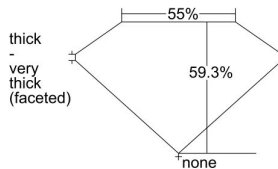

GIA®

FACSIMILE

GIA REPORT 1423582197

Verify this report at GIA.edu

GIA NATURAL DIAMOND DOSSIER®

March 05, 2022
GIA Report Number 1423582197
Shape and Cutting Style ..... Heart Brilliant
Measurements ..... 5.63 x 6.60 x 3.91 mm

GRADING RESULTS

Carat Weight ..... 0.90 carat
Color Grade ..... F
Clarity Grade S11

ADDITIONAL GRADING INFORMATION

Polish ..... Excellent
Symmetry ..... Excellent
Fluorescence ..... None
Clarity Characteristics..... Cloud, Crystal, Feather
Inscription(s): GIA 1423582197

PROPORTIONS

Profile not to actual proportions

GRADING SCALES

GIA COLOR SCALE		GIA CLARITY SCALE		
COLORLESS	D	VERY VERY SLIGHTLY INCLUDED	FLAWLESS	
	E		INTERNALLY FLAWLESS	
	F		VVS₁	
	G		VVS₂	
	NEAR COLORLESS	H	VERY SLIGHTLY INCLUDED	VS₁
		I		VS₂
		J	SLIGHTLY INCLUDED	S1₁
		K		S1₂
	FAINT	L	INCLUDED	I₁
		M		I₂
N		I₃		
O				
VERT LIGHT		P		
		Q		
		R		
		S		
LIGHT	T			
	U			
	V			
	W			
	X			
	Y			
	Z