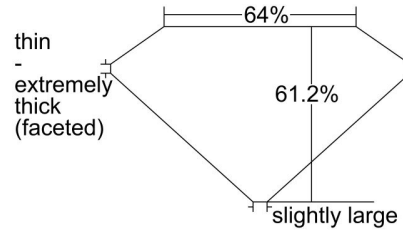

GIA NATURAL DIAMOND GRADING REPORT

November 15, 2022  
 GIA Report Number ..... 5221715445  
 Shape and Cutting Style ..... Cushion Brilliant  
 Measurements ..... 12.45 x 11.05 x 6.76 mm

GRADING RESULTS

Carat Weight ..... 7.02 carat  
 Color Grade ..... G  
 Clarity Grade ..... SI2

ADDITIONAL GRADING INFORMATION

Polish ..... Very Good  
 Symmetry ..... Good  
 Fluorescence ..... None  
**Comments:** Clouds are not shown. Pinpoints are not shown.

PROPORTIONS

Profile not to actual proportions

CLARITY CHARACTERISTICS

KEY TO SYMBOLS\*

- Crystal
- ~ Feather
- \\ Needle
- ^ Natural

\* Red symbols denote internal characteristics (inclusions). Green or black symbols denote external characteristics (blemishes). Diagram is an approximate representation of the diamond, and symbols shown indicate type, position, and approximate size of clarity characteristics. All clarity characteristics may not be shown. Details of finish are not shown.