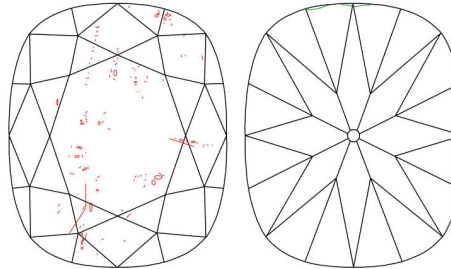

GIA NATURAL DIAMOND GRADING REPORT

November 15, 2022  
 GIA Report Number ..... 5221715445  
 Shape and Cutting Style ..... Cushion Brilliant  
 Measurements ..... 12.45 x 11.05 x 6.76 mm

GRADING RESULTS

Carat Weight ..... 7.02 carat  
 Color Grade ..... G  
 Clarity Grade ..... SI2

ADDITIONAL GRADING INFORMATION

Polish ..... Very Good  
 Symmetry ..... Good  
 Fluorescence ..... None  
**Comments:** Clouds are not shown. Pinpoints are not shown.

PROPORTIONS

Profile not to actual proportions

CLARITY CHARACTERISTICS

KEY TO SYMBOLS\*

- Crystal
- ~ Feather
- \\ Needle
- ^ Natural

\* Red symbols denote internal characteristics (inclusions). Green or black symbols denote external characteristics (blemishes). Diagram is an approximate representation of the diamond, and symbols shown indicate type, position, and approximate size of clarity characteristics. All clarity characteristics may not be shown. Details of finish are not shown.

GRADING SCALES

GIA COLOR SCALE		GIA CLARITY SCALE	
COLOURLESS	D	VERY VERY SLIGHTLY INCLUDED	FLAWLESS
	E		INTERNALLY FLAWLESS
	F		VVS <sub>1</sub>
NEAR COLOURLESS	G	VERY SLIGHTLY INCLUDED	VVS <sub>2</sub>
	H		VS <sub>1</sub>
	I		VS <sub>2</sub>
FANT	J	SLIGHTLY INCLUDED	SI <sub>1</sub>
	K		SI <sub>2</sub>
	L		I <sub>1</sub>
VERY LIGHT	M	INCLUDED	I <sub>2</sub>
	N		I <sub>3</sub>
	O		
LIGHT	P		
	Q		
	R		
	S		
	T		
	U		
	V		
W			
X			
Y			
Z			