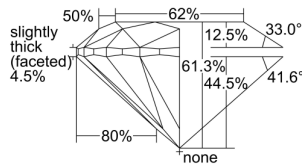

GIA®

FACSIMILE

GIA REPORT 5443736496

Verify this report at GIA.edu

GIA NATURAL DIAMOND DOSSIER®

September 20, 2022
GIA Report Number **5443736496**
Shape and Cutting Style ..... **Round Brilliant**
Measurements ..... **5.50 - 5.54 x 3.38 mm**

GRADING RESULTS

Carat Weight ..... **0.64 carat**
Color Grade ..... **H**
Clarity Grade **S12**
Cut Grade ..... **Excellent**

ADDITIONAL GRADING INFORMATION

Polish ..... **Excellent**
Symmetry ..... **Excellent**
Fluorescence ..... **None**
Clarity Characteristics ..... **Feather, Crystal**
Inscription(s): **GIA 5443736496**

PROPORTIONS

Profile to actual proportions

GRADING SCALES

GIA COLOR SCALE	GIA CLARITY SCALE	GIA CUT SCALE	
D	FLAWLESS	EXCELLENT	
E	INTERNALLY FLAWLESS		
F		VVS₁	VERY GOOD
G	VVS₂		
H	VS₁	GOOD	
I	VS₂		
J	S1₁	FAIR	
K	S1₂		
L	I₁	POOR	
M	I₂		
N	I₃		
O			
P			
Q			
R			
S			
T			
U			
V			
W			
X			
Y			
Z