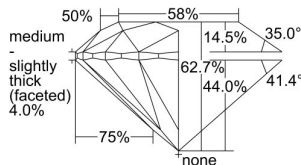

GIA®

FACSIMILE

GIA REPORT

1465416634

Verify this report at GIA.edu

GIA NATURAL DIAMOND DOSSIER®

April 25, 2023

GIA Report Number 1465416634

Shape and Cutting Style ..... Round Brilliant

Measurements ..... 5.83 - 5.88 x 3.67 mm

GRADING RESULTS

Carat Weight ..... 0.78 carat

Color Grade ..... E

Clarity Grade VVS1

Cut Grade ..... Excellent

ADDITIONAL GRADING INFORMATION

Polish ..... Excellent

Symmetry ..... Excellent

Fluorescence ..... Faint

Clarity Characteristics ..... Pinpoint, Feather

Inscription(s): GIA 1465416634

PROPORTIONS

GRADING SCALES

GIA COLOR SCALE

COLORESS	D
	E
	F
	G
	H
	I
	J
NEAR COLORESS	K
	L
FAIN	M
	N
	O
	P
	Q
VERY LIGHT	R
	S
	T
	U
	V
	W
	X
	Y
LIGHT	Z

GIA CLARITY SCALE

VERY VERY SLIGHTLY INCLUDED	FLAWLESS
	INTERNALLY FLAWLESS
VERY SLIGHTLY INCLUDED	VVS₁
	VVS₂
SLIGHTLY INCLUDED	VS₁
	VS₂
INCLUDED	SI₁
	SI₂
	I₁
	I₂
	I₃

GIA CUT SCALE

EXCELLENT
VERY GOOD
GOOD
FAIR
POOR