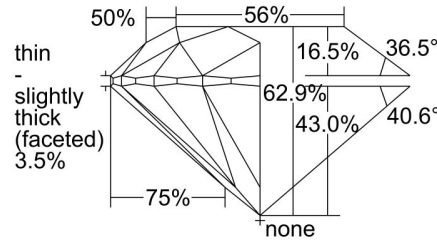

GIA NATURAL DIAMOND GRADING REPORT

 July 29, 2022
 GIA Report Number **6442036578**
 Shape and Cutting Style **Round Brilliant**
 Measurements **7.23 - 7.28 x 4.57 mm**
GRADING RESULTS

 Carat Weight **1.50 carat**
 Color Grade **H**
 Clarity Grade **SI2**
 Cut Grade **Excellent**
ADDITIONAL GRADING INFORMATION

 Polish **Excellent**
 Symmetry **Excellent**
 Fluorescence **Strong Blue**
 Inscription(s): **GIA 6442036578**
Comments: Clouds, pinpoints and surface graining are not shown.

PROPORTIONS

Profile to actual proportions

CLARITY CHARACTERISTICS

KEY TO SYMBOLS*

- Crystal ▲ Natural
- ~ Feather
- ∖ Needle
- ⌞ Indented Natural

* Red symbols denote internal characteristics (inclusions). Green or black symbols denote external characteristics (blemishes). Diagram is an approximate representation of the diamond, and symbols shown indicate type, position, and approximate size of clarity characteristics. All clarity characteristics may not be shown. Details of finish are not shown.