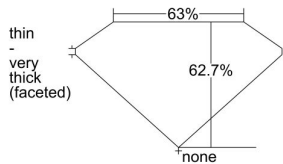

GIA®

FACSIMILE

GIA REPORT 6465909348

Verify this report at gia.edu

GIA NATURAL DIAMOND DOSSIER®

June 21, 2023
GIA Report Number 6465909348
Shape and Cutting Style ..... Oval Brilliant
Measurements ..... 6.90 x 5.04 x 3.16 mm

GRADING RESULTS

Carat Weight ..... 0.71 carat
Color Grade ..... D
Clarity Grade S11

ADDITIONAL GRADING INFORMATION

Polish ..... Excellent
Symmetry ..... Very Good
Fluorescence ..... None
Clarity Characteristics ..... Crystal, Cloud, Knot
Inscription(s): GIA 6465909348

PROPORTIONS

Profile not to actual proportions

GRADING SCALES

GIA COLOR SCALE		GIA CLARITY SCALE			
COLORLESS	D	VERY VERY SLIGHTLY INCLUDED	FLAWLESS		
	E		INTERNALLY FLAWLESS		
	F	VERY SLIGHTLY INCLUDED	VVS₁		
	G		VVS₂		
	H		VS₁		
	NEAR COLORLESS	I	SLIGHTLY INCLUDED	VS₂	
		J		S1₁	
		FAINT	K	INCLUDED	S1₂
			L		I₁
			M		I₂
VERT LIGHT	N	LIGHT	I₃		
	O				
	P				
	Q				
	R				
	S				
	T				
LIGHT	U				
	V				
	W				
	X				
Y					
Z