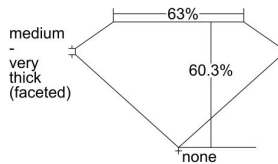

GIA®

FACSIMILE

GIA REPORT 1473756973

Verify this report at GIA.edu

GIA NATURAL DIAMOND DOSSIER®

October 06, 2023
GIA Report Number 1473756973
Shape and Cutting Style ..... Pear Brilliant
Measurements ..... 7.93 x 4.96 x 2.99 mm

GRADING RESULTS

Carat Weight ..... 0.70 carat
Color Grade ..... F
Clarity Grade SI2

ADDITIONAL GRADING INFORMATION

Polish ..... Excellent
Symmetry ..... Excellent
Fluorescence ..... None
Clarity Characteristics ..... Cloud, Feather
Inscription(s): GIA 1473756973

PROPORTIONS

Profile not to actual proportions

GRADING SCALES

GIA COLOR SCALE		GIA CLARITY SCALE			
COLORLESS	D	VERY VERY SLIGHTLY INCLUDED	FLAWLESS		
	E		INTERNALLY FLAWLESS		
	F	VERY SLIGHTLY INCLUDED	VVS₁		
	G		VVS₂		
	H		VS₁		
	NEAR COLORLESS	I	SLIGHTLY INCLUDED	VS₂	
		J		SI₁	
		FAINT	K	INCLUDED	SI₂
			L		I₁
			M		I₂
VERT LIGHT	N	LIGHT	I₃		
	O				
	P				
	Q				
	R