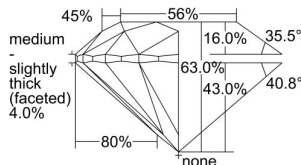

GIA®

FACSIMILE

GIA REPORT 6455599733

Verify this report at GIA.edu

GIA NATURAL DIAMOND DOSSIER®

January 11, 2023
GIA Report Number **6455599733**
Shape and Cutting Style ..... **Round Brilliant**
Measurements ..... **5.01 - 5.06 x 3.17 mm**

GRADING RESULTS

Carat Weight ..... **0.50 carat**
Color Grade ..... **I**
Clarity Grade **S11**
Cut Grade ..... **Excellent**

ADDITIONAL GRADING INFORMATION

Polish ..... **Excellent**
Symmetry ..... **Very Good**
Fluorescence ..... **None**
Clarity Characteristics..... **Cloud, Crystal, Feather**
Inscription(s): **GIA 6455599733**

PROPORTIONS

Profile to actual proportions