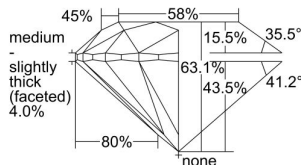

GIA®

FACSIMILE

GIA REPORT 1475936298

Verify this report at GIA.edu

GIA NATURAL DIAMOND DOSSIER®

October 31, 2023
GIA Report Number 1475936298
Shape and Cutting Style ..... Round Brilliant
Measurements ..... 5.63 - 5.68 x 3.57 mm

GRADING RESULTS

Carat Weight ..... 0.71 carat
Color Grade I
Clarity Grade S11
Cut Grade ..... Excellent

ADDITIONAL GRADING INFORMATION

Polish ..... Very Good
Symmetry ..... Very Good
Fluorescence ..... None
Clarity Characteristics ..... Crystal, Cloud, Feather
Inscription(s): GIA 1475936298

PROPORTIONS

Profile to actual proportions

GRADING SCALES

GIA COLOR SCALE	GIA CLARITY SCALE	GIA CUT SCALE	
D	FLAWLESS	EXCELLENT	
E	INTERNALLY FLAWLESS		
F		VVS₁	VERY GOOD
G	VVS₂		
H	VS₁	GOOD	
I	VS₂		
J	S1₁	FAIR	
K	S1₂		
L	I₁	POOR	
M	I₂		
N	I₃		
O			
P			
Q			
R			
S			
T			
U			
V			
W			
X			
Y			
Z