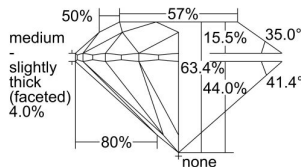

GIA®

FACSIMILE

GIA REPORT

7448845633

Verify this report at GIA.edu

GIA NATURAL DIAMOND DOSSIER®

September 29, 2022
GIA Report Number **7448845633**
Shape and Cutting Style ..... **Round Brilliant**
Measurements ..... **5.62 - 5.66 x 3.57 mm**

GRADING RESULTS

Carat Weight ..... **0.70 carat**
Color Grade ..... **G**
Clarity Grade **S11**
Cut Grade ..... **Excellent**

ADDITIONAL GRADING INFORMATION

Polish ..... **Excellent**
Symmetry ..... **Excellent**
Fluorescence ..... **None**
Clarity Characteristics..... **Cloud, Crystal, Feather**
Inscription(s): **GIA 7448845633**

PROPORTIONS

Profile to actual proportions

GRADING SCALES

GIA COLOR SCALE

COLORLESS	D
	E
	F
	G
	H
	I
	J
NEAR COLORLESS	K
	L
	M
	N
	O
	P
	R
	S
	T
	U
	V
	W
	X
	Y
LIGHT	Z

GIA CLARITY SCALE

FLAWLESS	INTERNAL FLAWLESS	
		FLAWLESS
VERY VERY SLIGHTLY INCLUDED	VVS₁	
	VVS₂	
VERY SLIGHTLY INCLUDED	VS₁	
	VS₂	
SLIGHTLY INCLUDED	SI₁	
	SI₂	
INCLUDED	I₁	
	I₂	
	I₃	

GIA CUT SCALE

EXCELLENT
VERY GOOD
GOOD
FAIR
POOR