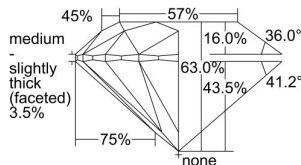

GIA®

FACSIMILE

GIA REPORT 2416992846

Verify this report at GIA.edu

GIA NATURAL DIAMOND DOSSIER®

January 20, 2022
GIA Report Number 2416992846
Shape and Cutting Style ..... Round Brilliant
Measurements ..... 5.82 - 5.85 x 3.68 mm

GRADING RESULTS

Carat Weight ..... 0.77 carat
Color Grade I
Clarity Grade S11
Cut Grade ..... Excellent

ADDITIONAL GRADING INFORMATION

Polish ..... Excellent
Symmetry ..... Excellent
Fluorescence ..... Faint
Clarity Characteristics ..... Crystal
Inscription(s): GIA 2416992846

PROPORTIONS

Profile to actual proportions

GRADING SCALES

GIA COLOR SCALE

COLORLESS	D
	E
	F
	G
NEAR COLORLESS	H
	I
	J
	K
FAIN	L
	M
	N
	O
VERY LIGHT	P
	Q
	R
	S
	T
	U
	V
LIGHT	W
	X
	Y
	Z

GIA CLARITY SCALE

FLAWLESS	VERY VERY SLIGHTLY INCLUDED	VVS₁	
			VVS₂
INTERNALLY FLAWLESS	VERY SLIGHTLY INCLUDED	VS₁	
		VS₂	
SLIGHTLY INCLUDED	INCLUDED	S1₁	
		S1₂	
I₁	I₂	I₃	

GIA CUT SCALE

EXCELLENT
VERY GOOD
GOOD
FAIR
POOR