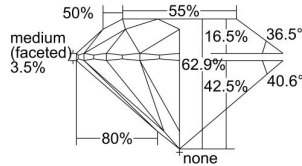

GIA®

FACSIMILE

GIA REPORT

7422452684

Verify this report at GIA.edu

GIA NATURAL DIAMOND DOSSIER®

February 22, 2022

GIA Report Number 7422452684

Shape and Cutting Style ..... Round Brilliant

Measurements ..... 5.36 - 5.37 x 3.38 mm

GRADING RESULTS

Carat Weight ..... 0.60 carat

Color Grade I

Clarity Grade SI2

Cut Grade ..... Excellent

ADDITIONAL GRADING INFORMATION

Polish ..... Excellent

Symmetry ..... Excellent

Fluorescence ..... Faint

Clarity Characteristics..... Cloud

Inscription(s): GIA 7422452684

PROPORTIONS

Profile to actual proportions

GRADING SCALES

GIA COLOR SCALE

COLORLESS	D
	E
	F
	G
	H
	I
	J
NEAR COLORLESS	K
	L
FAIN	M
	N
	O
	P
VERY LIGHT	Q
	R
	S
	T
	U
	V
	W
	X
	Y
LIGHT	Z

GIA CLARITY SCALE

FLAWLESS	VERY VERY SLIGHTLY INCLUDED	EXCELLENT	
			INTERNAL FLAWLESS
VVS₁	VERY SLIGHTLY INCLUDED	VERY GOOD	
			VVS₂
VS₁	SLIGHTLY INCLUDED	GOOD	
			VS₂
SI₁	INCLUDED	FAIR	
			SI₂
POOR	I₁		
	I₂		
	I₃		

GIA CUT SCALE

EXCELLENT
VERY GOOD
GOOD
FAIR
POOR