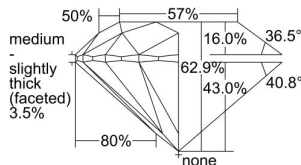

GIA®

FACSIMILE

GIA REPORT 5446897076

Verify this report at GIA.edu

GIA NATURAL DIAMOND DOSSIER®

October 06, 2022
GIA Report Number **5446897076**
Shape and Cutting Style ..... **Round Brilliant**
Measurements ..... **5.60 - 5.66 x 3.54 mm**

GRADING RESULTS

Carat Weight ..... **0.70 carat**
Color Grade ..... **G**
Clarity Grade **S12**
Cut Grade ..... **Excellent**

ADDITIONAL GRADING INFORMATION

Polish ..... **Excellent**
Symmetry ..... **Very Good**
Fluorescence ..... **None**
Clarity Characteristics..... **Cloud, Crystal**
Inscription(s): **GIA 5446897076**

PROPORTIONS

Profile to actual proportions