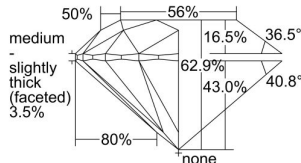

GIA®

FACSIMILE

GIA REPORT 6411786251

Verify this report at GIA.edu

GIA NATURAL DIAMOND DOSSIER®

December 27, 2021
GIA Report Number **6411786251**
Shape and Cutting Style ..... **Round Brilliant**
Measurements ..... **5.09 - 5.13 x 3.21 mm**

GRADING RESULTS

Carat Weight ..... **0.52 carat**
Color Grade ..... **G**
Clarity Grade **S11**
Cut Grade ..... **Excellent**

ADDITIONAL GRADING INFORMATION

Polish ..... **Excellent**
Symmetry ..... **Excellent**
Fluorescence ..... **None**
Clarity Characteristics ..... **Crystal, Cloud**
Inscription(s): **GIA 6411786251**

PROPORTIONS

Profile to actual proportions

GRADING SCALES

GIA COLOR SCALE

COLOREDNESS	D
	E
	F
	G
	H
	I
	J
NEAR COLORLESS	K
	L
FAIN	M
	N
	O
	P
VERY LIGHT	R
	S
	T
	U
	V
	W
	X
	Y
LIGHT	Z

GIA CLARITY SCALE

VERY VERY SLIGHTLY INCLUDED	FLAWLESS
	INTERNALLY FLAWLESS
VERY SLIGHTLY INCLUDED	VVS₁
	VVS₂
SLIGHTLY INCLUDED	VS₁
	VS₂
INCLUDED	SI₁
	SI₂
	I₁
	I₂
	I₃

GIA CUT SCALE

EXCELLENT
VERY GOOD
GOOD
FAIR
POOR